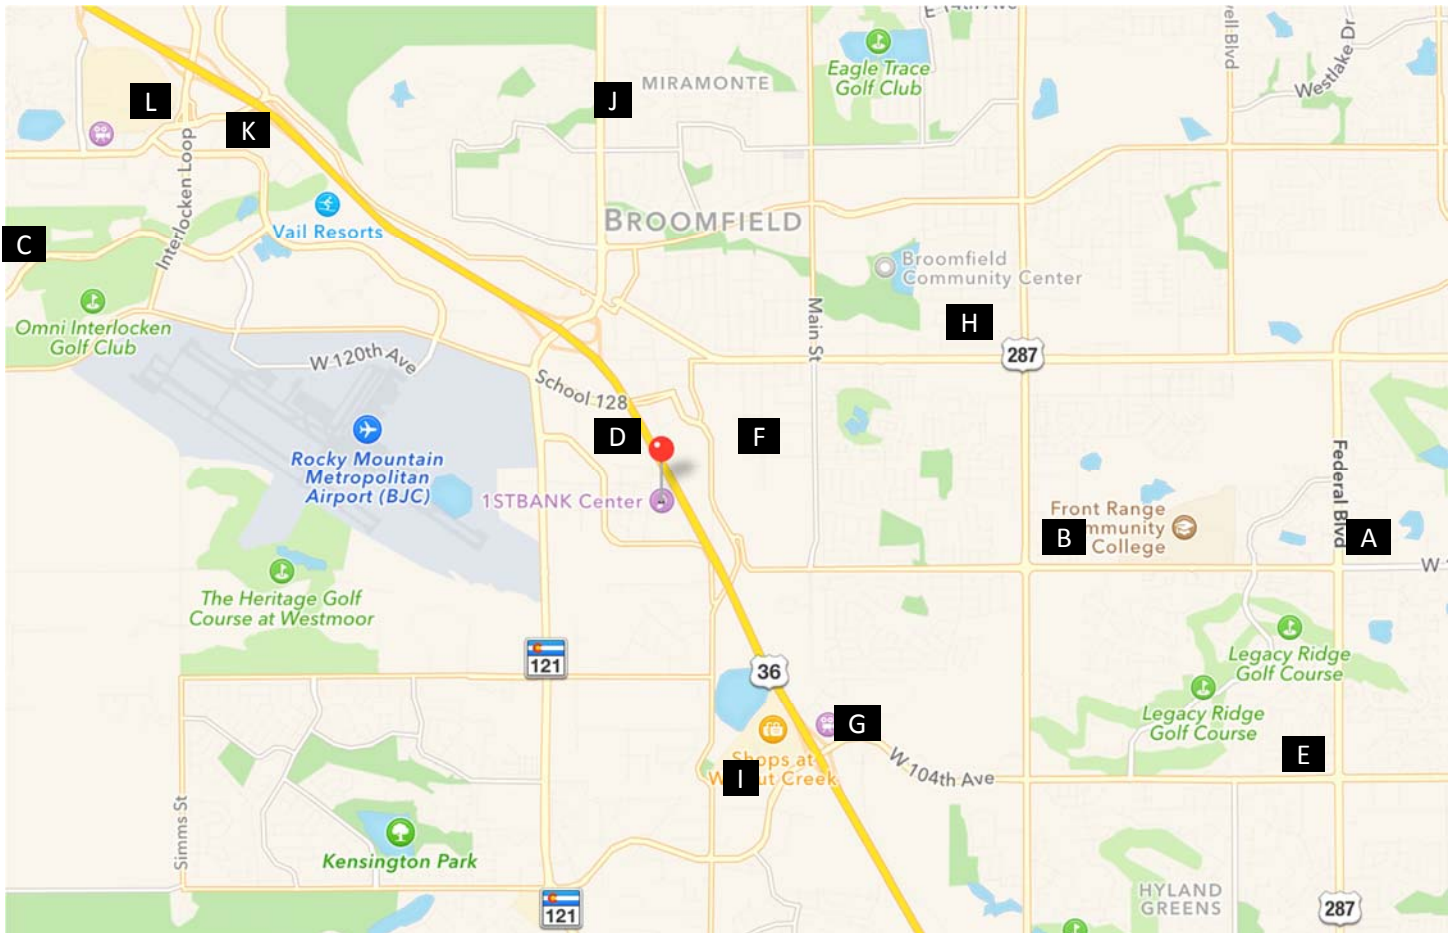

## Coffee shops near the 1STBANK Center in Broomfield

- A. Zoe's Coffee House ★★★★★  
11225 Decatur St, Unit 200, Denver, CO  
Open 8am to 4pm
- B. iVibe Coffee ★★★★★  
5191 W 112<sup>th</sup> Ave, Unit 700, Westminster, CO  
Open 7am to 6pm
- C. Cup O Joe's ★★★★★  
1025 Eldorado Blvd., Broomfield, CO  
Open 9am to 5pm
- D. Loftea Café ★★★★★  
11542 Colony Row, Broomfield, CO  
Open 6:30am to 6pm
- E. Zigg's Coffee House ★★★★★  
3013 W 104<sup>th</sup> Ave, Unit 700, Westminster, CO  
Open 6am to 7pm
- F. Hooked on Espresso ★★★★★  
7249 W 116<sup>th</sup> Ave, Broomfield, CO  
Open 8am to 4:30pm

## Coffee shops near the 1STBANK Center in Broomfield

- G. Caribou Coffee   
10611 Westminster Blvd, Broomfield, CO  
Open 6am to 10pm
- H. New Star Café   
1255 E 1<sup>st</sup> Ave, Broomfield, CO  
Open 7am to 3pm
- I. Starbucks   
10445 Reed St, Broomfield, CO  
Open 6am to 9:30pm
- J. Starbucks   
1170 US Highway 287, Broomfield, CO  
Open 5am to 9am
- K. Starbucks   
291 E Flatiron Circle, Broomfield, CO  
Open 5am to 8pm
- L. Starbucks   
1 W Flatiron Circle, Unit 23B, Louisville, CO  
Open 7:30am to 9:30pm