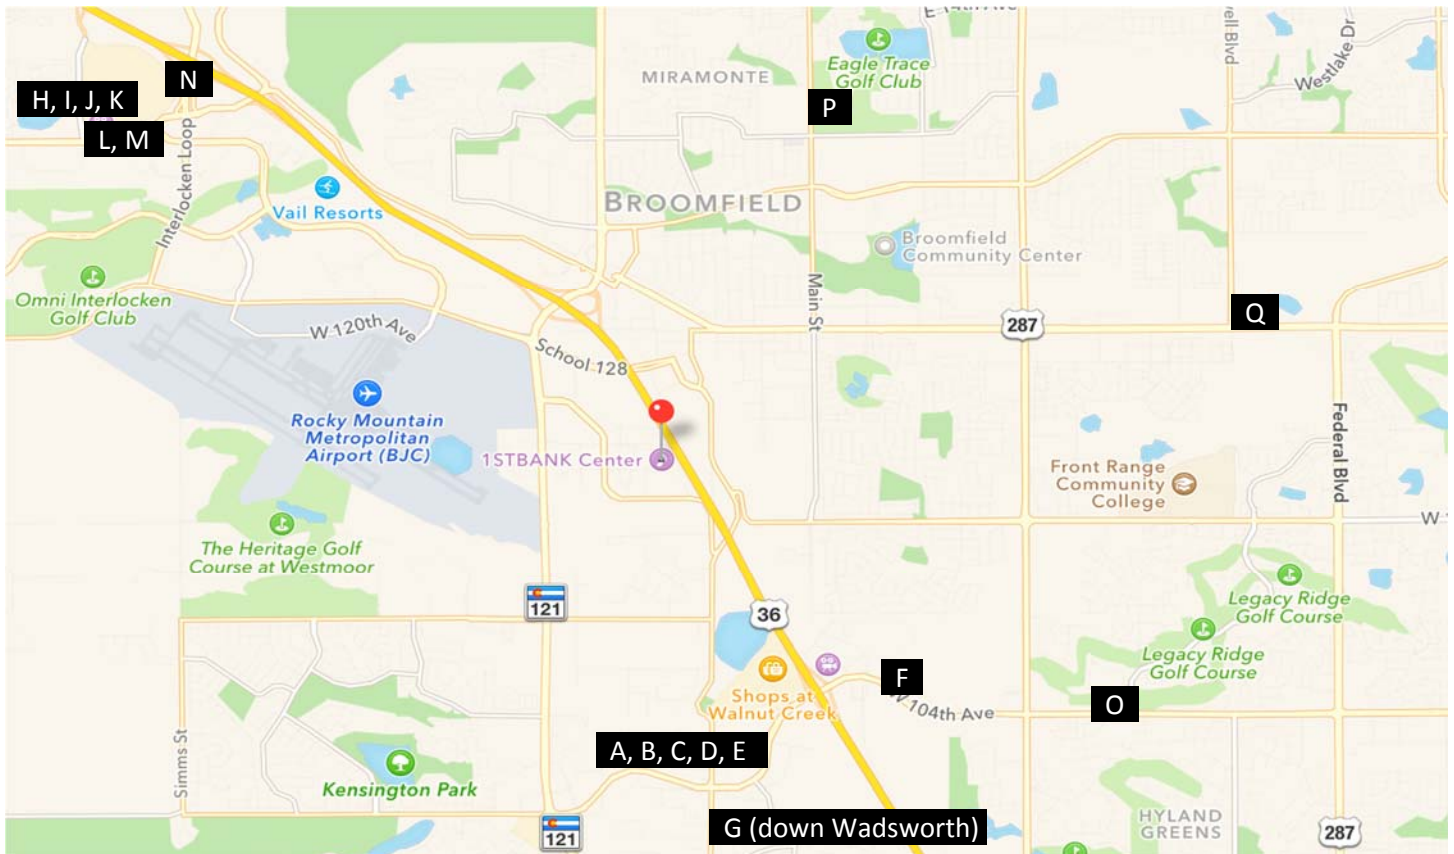

Restaurants near the 1STBANK Center in Broomfield

- | | |
|---|--|
| <p>A. Bonefish Grill ★★★★★
10438 Town Center Drive, Westminster
11am-11pm (303-423-3474)</p> | <p>H. Village Tavern ★★★★★
1 W. Flatirons Crossing Drive, Broomfield
11am-10pm (720-887-6900)</p> |
| <p>B. BJ's Restaurant ★★★★★
10446 Town Center Drive, Westminster
11am-12am (303-389-6444)</p> | <p>I. Red Robin ★★★★★
1 W. Flatirons Crossing Drive, Broomfield
11am-11pm (303-464-0451)</p> |
| <p>C. East Moon Asian Bistro & Sushi ★★★★★
10431 Town Center Drive, Broomfield
11am to 10pm (303-635-1888)</p> | <p>J. P.F. Chang's China Bistro ★★★★★
1 W. Flatiron Crossing Drive, Broomfield
11am-10pm (720-887-6200)</p> |
| <p>D. Hacienda Colorado ★★★★★
10422 Town Center Drive, Westminster
11am-10pm (303-460-0111)</p> | <p>K. Gordon Biersch ★★★★★
1 W. Flatiron Crossing Circle, Broomfield
11am-12am (720-887-2991)</p> |
| <p>E. Romano's Macaroni Grill ★★★★★
10411 Town Center Drive, Westminster
11am-10pm (303-439-9333)</p> | <p>L. C.B. & Potts ★★★★★
555 Zang Street, Broomfield
11am-2am (720-887-3383)</p> |
| <p>F. Mount Fuji Hibachi Steakhouse ★★★★★
10633 Westminister Blvd., Westminister
11:30am-9p (720-887-1188)</p> | <p>M. Benihana Broomfield ★★★★★
515 Zang Street, Broomfield
11am-10:30pm (303-410-0482)</p> |
| <p>G. Carrabba's Italian Grill ★★★★★
7401 W. 92nd Avenue, Westminister
11am-10pm (303-940-5620)</p> | <p>N. Buca di Beppo ★★★★★
615 Flatiron Marketplace Drive, Broomfield
11am-11pm (303-464-7673)</p> |

Restaurants near the 1STBANK Center in Broomfield

O. The Grill at Legacy Ridge Golf Course ★★☆☆

10801 Legacy Ridge Parkway, Westminster
7am-9pm (303-438-8524)

P. Eagle Trace Golf Club ★★☆☆

1200 Clubhouse Drive, Broomfield
Contact Evelyn Koch for reservations at:
303-466-3322

Q. Ted's Montana Grill ★★☆☆

11950 Bradburn Boulevard, Westminster
11am-10pm (303-410-8337)

*Star ratings are based on Google reviews