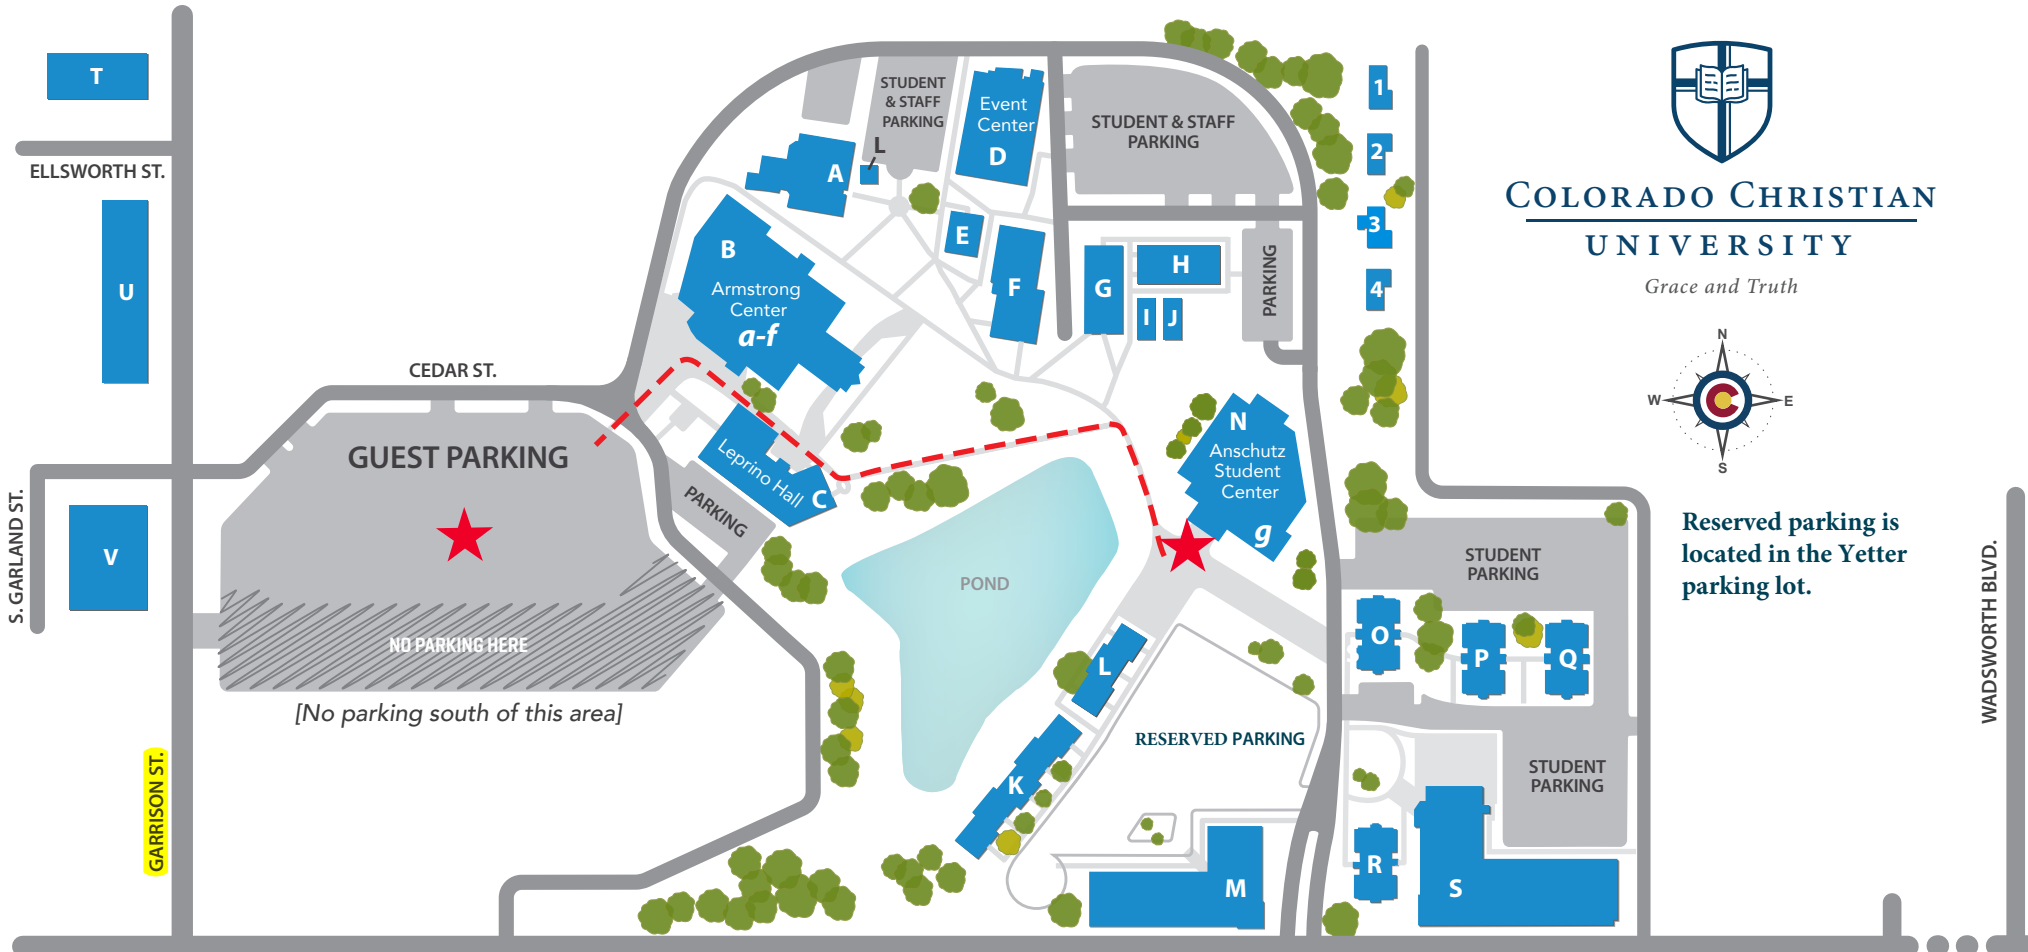

COLORADO CHRISTIAN UNIVERSITY

Grace and Truth

Reserved parking is located in the Yetter parking lot.

[No parking south of this area]

MAIN ENTRANCE

Welcome to CCU

Hugh Hewitt Homecoming Map

Legend

- A. Beckman Center
- B. Armstrong Center
 - a. Terry & Betsy Considine Chapel
 - b. Tim & Pam McTavish Atrium
 - c. Doug & Linda McDonald Performance Hall
 - d. George & Jacque Walker Foyer
 - e. Jenkins Family Reading Room
 - f. Gil Johnson East Garden
- C. Leprino Hall
- D. Event Center
- E. Campus Ministries
- F. George Whitefield Center

- S. Rockmont Hall
 - T. School of Music
 - U. Ellsworth Center
 - V. Garland Center
 - W. Allison Building
1. Abraham Kuyper House
 2. Florence Nightingale House
 3. Booker T. Washington House
 4. Margaret Thatcher House

- - Walking Path to Event (5 min)

ALLISON PKWY